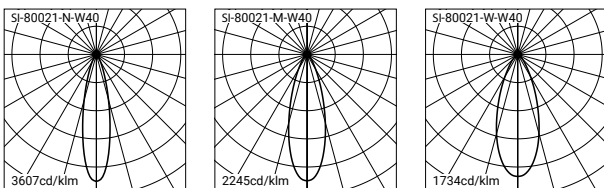

Photometric

HEADQUARTERS EUROPE

Ligman Europe s.r.o.
VGP Park Usti nad Labem, P2 | Přestanov 120 | 40317 Přestanov |
Czech Republic | Tel. +420 477 07 1500 | sales.cz@ligman.com
www.ligman.com

HEADQUARTERS THAILAND

Ligman Lighting Co., Ltd.
17/2 | Moo 4 | Monthong | Bangnampreaw | Chachoengsao 24150 |
Thailand | Tel : +66 (2) 7339140 | info@ligman.com

Ligman Ltd.
Victory Way | Crossways | Dartford DA2 6QD |
United Kingdom | Tel +66 2 733 9140 | Fax +66 2 733 9153 |
sales.uk@ligman.com

Technical amendments reserved.