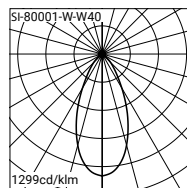

Photometric

HEADQUARTERS EUROPE

Ligman Europe s.r.o.
VGP Park Usti nad Labem, P2 | Přestanov 120 | 40317 Přestanov |
Czech Republic | Tel. +420 477 07 1500 | sales.cz@ligman.com
www.ligman.com

HEADQUARTERS THAILAND

Ligman Lighting Co., Ltd.
17/2 | Moo 4 | Monthong | Bangnampreaw | Chachoengsao 24150 |
Thailand | Tel : +66 (2) 7339140 | info@ligman.com

Ligman Ltd.
Victory Way | Crossways | Dartford DA2 6QD |
United Kingdom | Tel +66 2 733 9140 | Fax +66 2 733 9153 |
sales.uk@ligman.com

Technical amendments reserved.