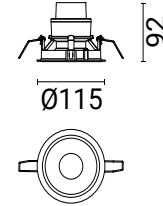

### Light Symbol

N - Narrow beam

M - Medium beam

W - Wide beam