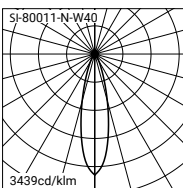

Photometric

HEADQUARTERS EUROPE

Ligman Europe s.r.o.
VGP Park Usti nad Labem, P2 | Přestanov 120 | 40317 Přestanov |
Czech Republic | Tel. +420 477 07 1500 | sales.cz@ligman.com
www.ligman.com

HEADQUARTERS THAILAND

Ligman Lighting Co., Ltd.
17/2 | Moo 4 | Monthong | Bangnampreaw | Chachoengsao 24150 |
Thailand | Tel : +66 (2) 7339140 | info@ligman.com

Ligman Ltd.
Victory Way | Crossways | Dartford DA2 6QD |
United Kingdom | Tel +66 2 733 9140 | Fax +66 2 733 9153 |
sales.uk@ligman.com

Technical amendments reserved.