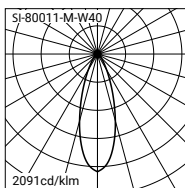

Photometric

HEADQUARTERS EUROPE

Ligman Europe s.r.o.
VGP Park Usti nad Labem, P2 | Přestanov 120 | 40317 Přestanov |
Czech Republic | Tel. +420 477 07 1500 | sales.cz@ligman.com
www.ligman.com

HEADQUARTERS THAILAND

Ligman Lighting Co., Ltd.
17/2 | Moo 4 | Monthong | Bangnampreaw | Chachoengsao 24150 |
Thailand | Tel : +66 (2) 7339140 | info@ligman.com

Ligman Ltd.
Victory Way | Crossways | Dartford DA2 6QD |
United Kingdom | Tel +66 2 733 9140 | Fax +66 2 733 9153 |
sales.uk@ligman.com

Technical amendments reserved.