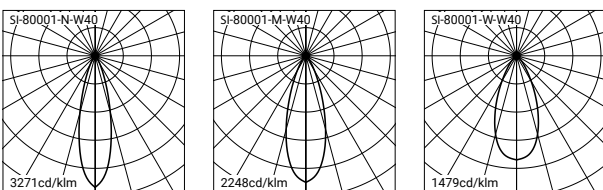

Photometric

HEADQUARTERS EUROPE

Ligman Europe s.r.o.
VGP Park Usti nad Labem, P2 | Přestanov 120 | 40317 Přestanov |
Czech Republic | Tel. +420 477 07 1500 | sales.cz@ligman.com
www.ligman.com

HEADQUARTERS THAILAND

Ligman Lighting Co., Ltd.
17/2 | Moo 4 | Monthong | Bangnampreaw | Chachoengsao 24150 |
Thailand | Tel : +66 (2) 7339140 | info@ligman.com

Ligman Ltd.
Victory Way | Crossways | Dartford DA2 6QD |
United Kingdom | Tel +66 2 733 9140 | Fax +66 2 733 9153 |
sales.uk@ligman.com

Technical amendments reserved.